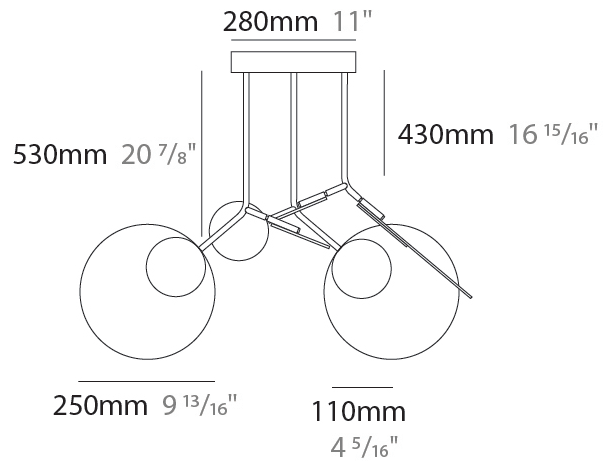

BALLON SUSPENSION

D71034-

base number   Finish Options   Finish Options

1. To build a product code in our configurator select the specify button on the base model # product page
2. To build a manual product code on this datasheet choose from the options listed below in blue font and add the suffix to the base model #

GENERAL

Series: Ballon
Brand: Tunto
Division: Design
Mounting Type: Suspension
Mounting Location: Ceiling
Subcategory: Pendant

PHYSICAL

Shape: Abstract
Width (mm): 780
Width (in): 30 ¹¹/₁₆
Height (mm): 530
Height (in): 20 ⁷/₈
Light Distribution: Direct
Diffuser: Opal - PMMA with Small Panel
Fixture Finish: [WAL / OAK / BLK / WHI / GWI / GBK](#)
Holder Finish: [WHI / BLK / GWI / GBK](#)
Fixture Material: Metal / Wood

ELECTRICAL

Lamp Type: LED
Total Output Wattage (W): 37.8
Dimming: Tri-Mode (Non-Dimming and Phase Dimming (120Vac only) and 0-10V Dimming)
Driver Included: Yes
Driver Location: Integrated
Driver Type: Constant Current - Universal
Driver Class: Class 2
Input Voltage (V): 120 - 277
Constant Current (MA): 700

LED

Number of LEDs: 6
Color Temperature (°K): 3000
Max. Delivered Lumen (lm): 1500
CRI: >90 CRI
Lamp Life (hrs): 50000

OPTICAL

Adjustability: Rotational 330°

RATINGS AND CERTIFICATIONS

Certified By: Certified for North American Standards
IP rating: IP20

PROJECT
TYPE
SPECIFIER
QUANTITY
DATE